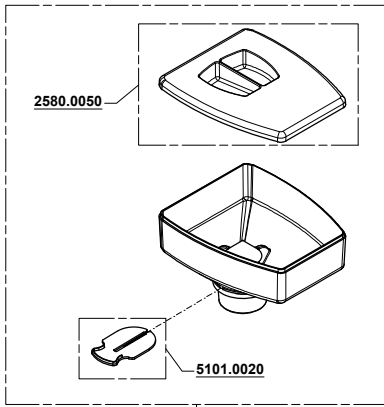

ATOM

220V - 60Hz
230/240V - 50Hz
110V - 60Hz

Eureka

19/02/2018

E83/E84

1013.0008 (8uF)(220V)
1013.0030 (30uF)(110V)

KIT MONTAGGIO FASTENING KIT

2580.0100KIT
FISSAGGIO MACINE
BURRS FASTENING SCREWS