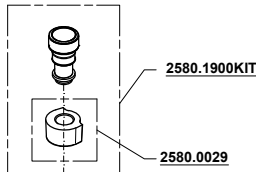

ATOM

220V - 60Hz
230/240V - 50Hz
110V - 60Hz

Eureka

19/02/2018

E83/E84

1013.0008 (8uF)(220V)
1013.0030 (30uF)(110V)

KIT MONTAGGIO FASTENING KIT

2580.0100KIT
FISSAGGIO MACINE
BURRS FASTENING SCREWS