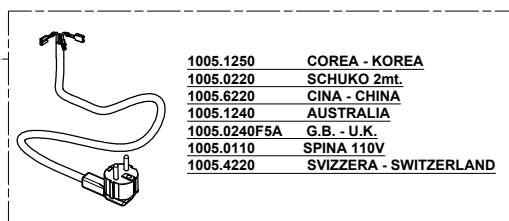

ATOM

220V - 60Hz
230/240V - 50Hz
110V - 60Hz

Eureka

19/02/2018

E83/E84

1013.0008 (8uF)(220V)
1013.0030 (30uF)(110V)

KIT MONTAGGIO FASTENING KIT

2580.0100KIT
FISSAGGIO MACINE
BURRS FASTENING SCREWS